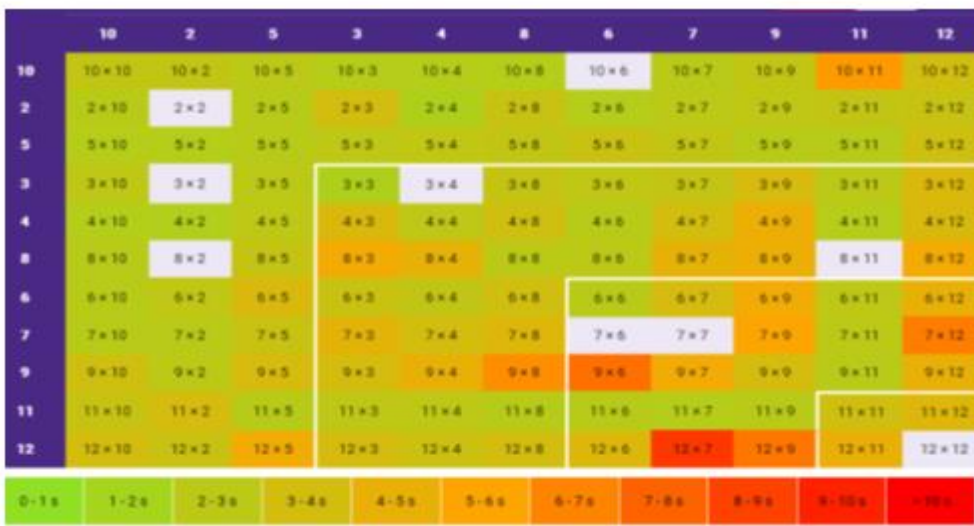

Under 1 second = a Rock God Under

Under 2 seconds = a Rock Legend

Under 3 seconds = a Rock Star

Over 3 seconds = a Busker

They earn 1 coin per question and the Studio is a place to improve their speed across all tables.

Multiplayer

Rock Arena – This allows players to compete against all other members of their Band (their Bandmates would need to join the same game in order to compete together). A new Arena game starts every 15 seconds and they race to answer more questions than the others. They earn 1 coin per correct answer.

Rock Festival - The Rock Festival games is when players can compete with children from around the world and there is no limit to the number of players who can join a game. This is easy to play at home as it would be tricky to play classmates at the same time which is used in Rock Arena.

Rock slam- This is where you can challenge others or be challenged by another player. You then have 1 minute to complete the set of questions to get a score. If you have more than 1 challenge, you can click on 'play all'.

Statistics

You can find out how well your child is doing by clicking on: Me>My stats this will show a colour coded format of how well your child is doing